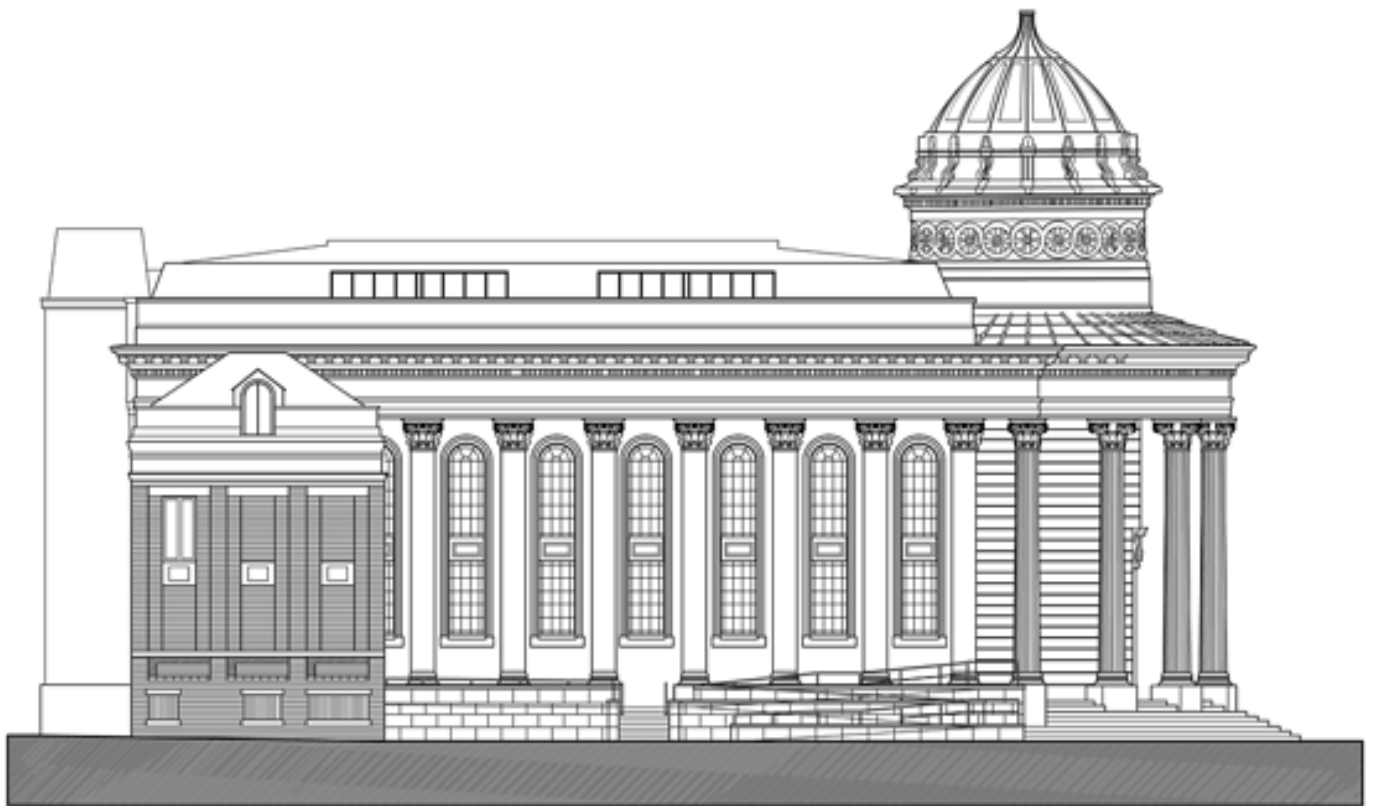

## East Elevation

The east elevation shows the full length of the building along [Sankey Street](#).

Click on the elevation below for an enlargement or download the high resolution PDF using the link to the left.

## EAST ELEVATION

contract  
**THE BLACKIE**

drawing  
**EAST ELEVATION**

obj. no.  
**3389 SK207**

scale  
**1:200**

FloorPlan Download:  [Floorplan Master File](#)

Source URL (retrieved on 25/02/2020 - 13:20):